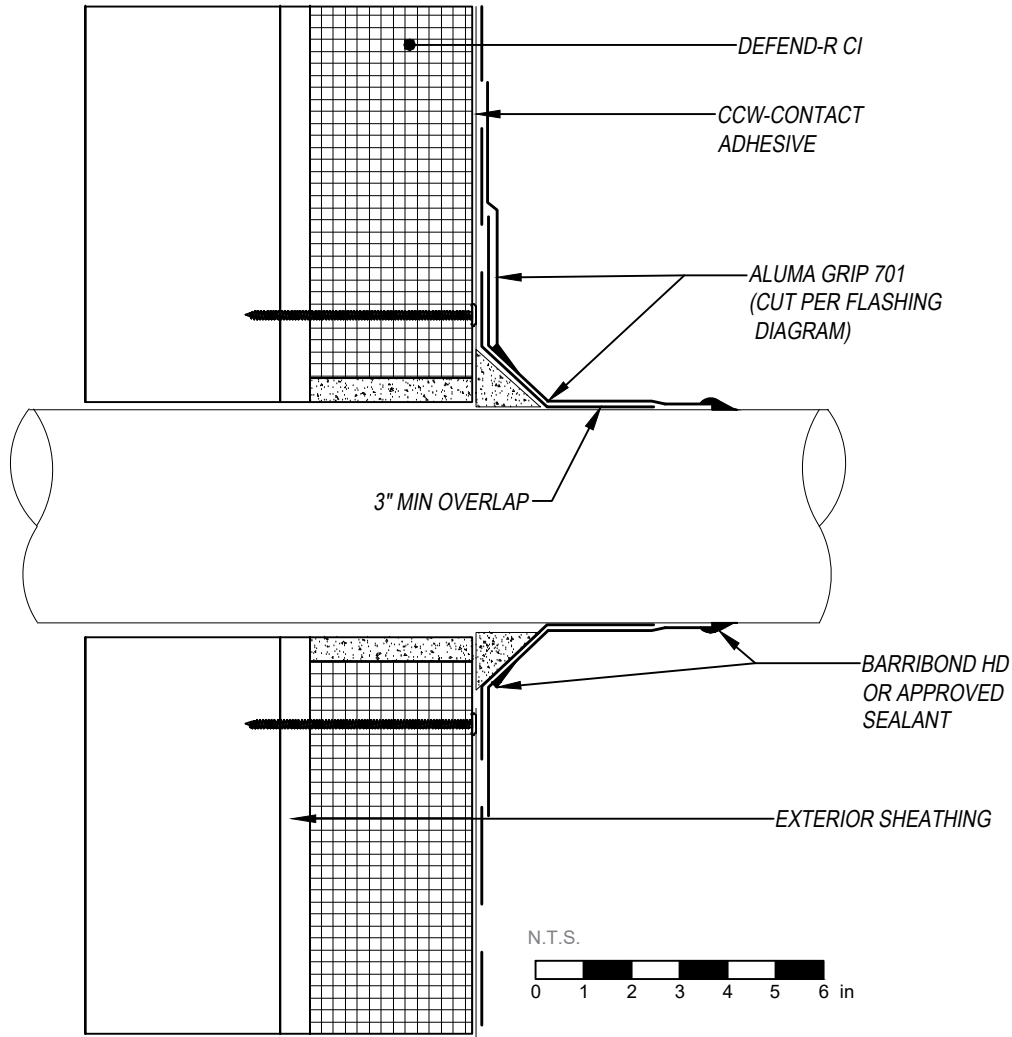

DEFEND-R CI  
**PIPE AND PENETRATION**  
DEFEND-R CI CONTINUOUS POLYISO INSULATION  
DEFEND-R CI / ALUMA GRIP 701 PENETRATION FLASHING DETAIL

SUBJECT TO CHANGE WITHOUT NOTICE

DISCLAIMER: DETAIL SHOWN FOR ILLUSTRATION PURPOSES ONLY. ACTUAL PROJECT DETAIL MAY VARY