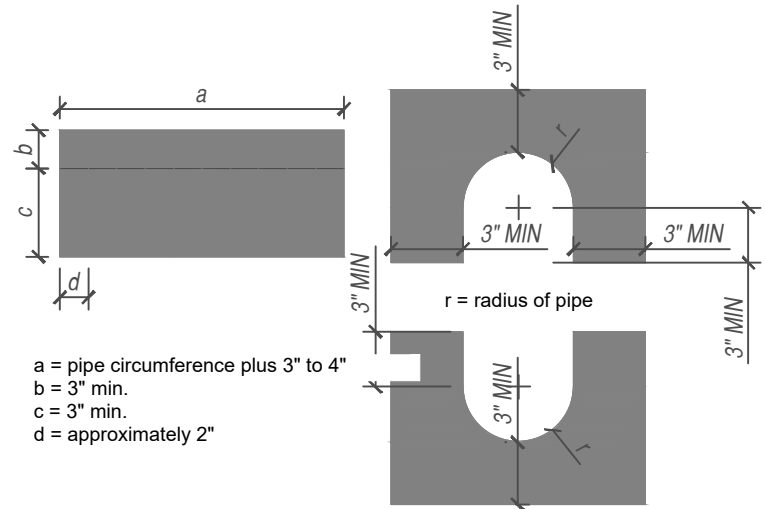

DEFEND-R CI  
**PIPE AND PENETRATION**  
DEFEND-R CI CONTINUOUS POLYISO INSULATION  
DEFEND-R CI / ALUMA GRIP 701 PENETRATION FLASHING DETAIL

SUBJECT TO CHANGE WITHOUT NOTICE

DISCLAIMER: DETAIL SHOWN FOR ILLUSTRATION PURPOSES ONLY. ACTUAL PROJECT DETAIL MAY VARY